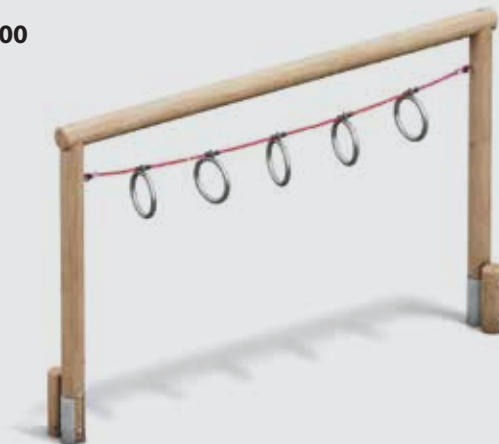

B900

Fusha e përdorimit: Kopsht, park lojërash publik, shkollë
Standardi: DIN EN 1176
Materiali: Dru
Lloji i drurit: Larsh
Lloji i metalit: Litar çeliku
Përmasat e instalimit: 3.23 × 0.40 × 2.00 m
Zona e sigurisë: 6.23 × 3.40 m
Sipërfaqja e mbrojtjes nga rënia: 21.2 m²
Lartësia maksimale e rënies: 90 cm
Baza: Mulch lëvore, panele mbrojtëse kundër rënies, bar, zhavorr, rërë, tokë natyrale, copa druri
Beton i nevojshëm: 0.13 m³
Moshë: Për fëmijë 4+ vjeç

SL 03

TECHNICAL SPECIFICATION

Age: 3 - 8 years
Manual Installation: 4 - 6 (h), 2 persons
Free height of fall: 120 cm
Sitting Area: 300 cm x 95 cm
Safety area: 630 cm x 350 cm