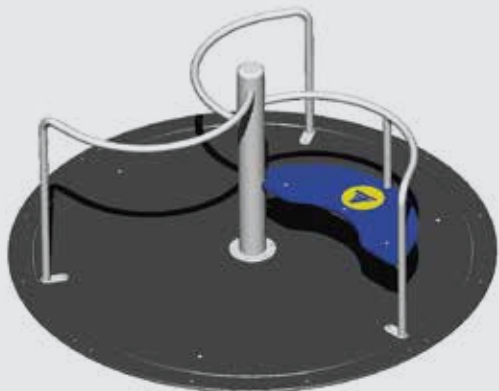

VS 09

Fusha e përdorimit:
Objekt për persona me aftësi të kufizuara, kopsht fëmijësh,
kënd lojërash publik, shkollë

Standardi: DIN EN 1176
I përshtatshëm për karrocë invalidësh: Po
Materiali i kornizës: Çelik inox
Materiali i dyshemesë: High Pressure Laminate (HPL)
Materiali i ulëses: High Pressure Laminate (HPL)
Pesha: 1300 kg
Përmasat e montuara (GxGjerxL): 206 x 206 x 92 cm
Zona e sigurisë: Ø 5,9 m
Lartësia maksimale e rënies: 100 cm
Sipërfaqja e mbrojtjes nga rënia: 23,5 m²
Baza: Bar, tokë natyrale
Moshë: Për fëmijë nga 3 vjeç e lart**