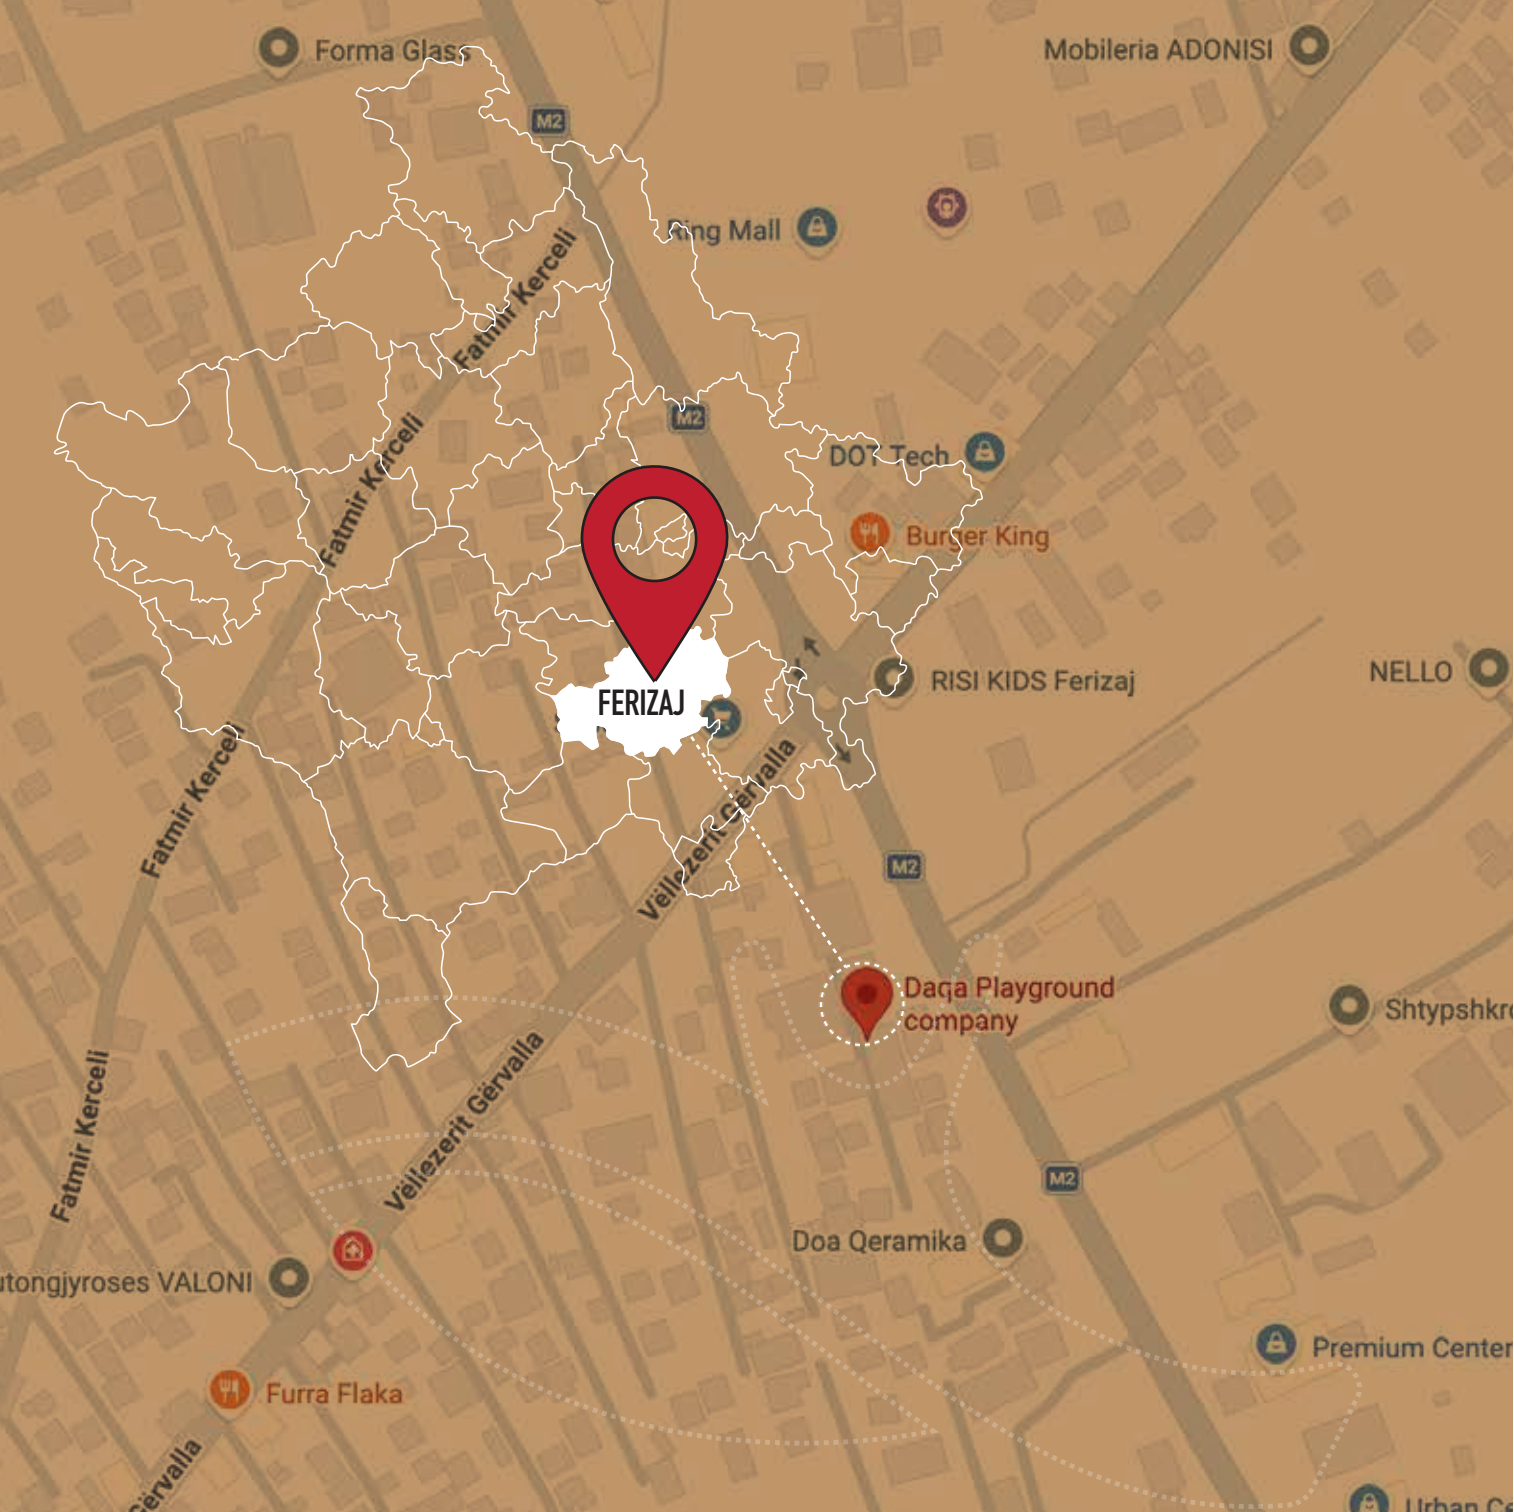

## PS 33

Play Structure  
TECHNICAL SPECIFICATION

Product Number: Code: PS - 33

Age: 6 - 12 years

Manual Installation: 7 - 10 (h), 3 persons

Free height of fall: 230 cm

Sitting Area: 626 cm x 317 cm

Safety area: 926 cm x 617 cm