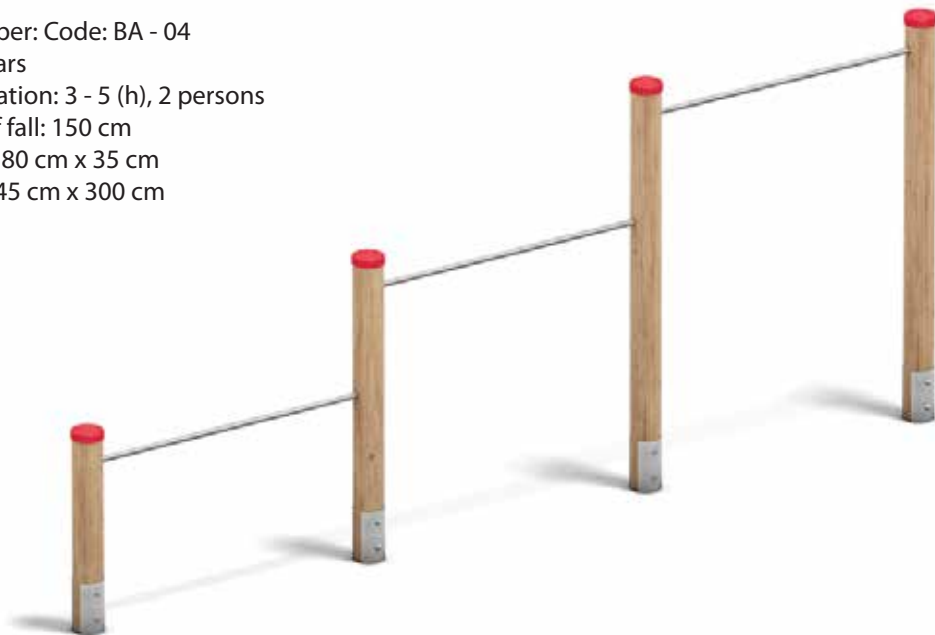

BA 04

TECHNICAL SPECIFICATION

Product Number: Code: BA - 04
Age: 6 - 12 years
Manual Instalation: 3 - 5 (h), 2 persons
Free height of fall: 150 cm
Sitting Area: 380 cm x 35 cm
Safety area: 645 cm x 300 cm

www.dada-ks.com